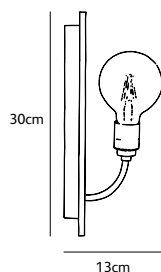

## wall lamp

color & material

**BR**  
bronze

WH.01.WA.BR

Order code

**WH.01.WA.BR**

Dimensions

Wxdxh **13x13x30cm**

Light source

**LED filament Ø 95 mm / 2200K / 480 lm**

**light bulb included**

Lampholder

**E27**

Weight

Net. weight **4kg**

Dimming